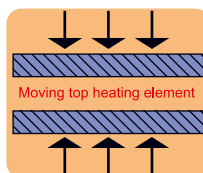

- 48L electric oven with rotisserie
- With 2 hot plate
- 60 minutes timer
- 4 stage heating selector control
- Stainless steel housing
- 220-240~ 50/60Hz , 2000W

**SO-32**

- 32L Oven guru
- With moving top heating element , for roasting , grilling , toasting , and backing your food , cook faster and store the juicer inside meat.
- 60 minutes timer
- 3 stage heating selector control
- Detachable top and bottom plate
- Slide out crumb tray
- 220-240V ~ 50/60Hz , 2000W ~ 2400W